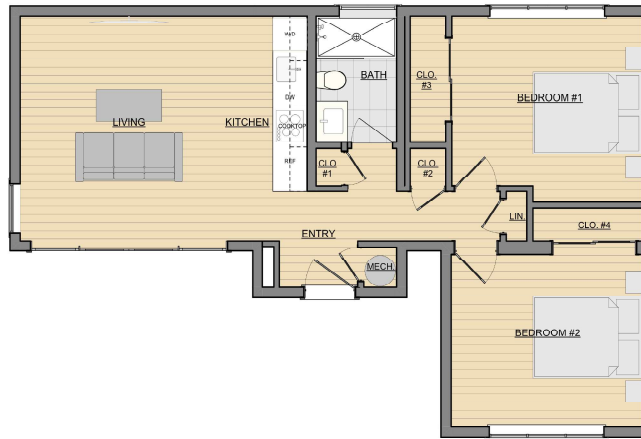

# casita

Size: 2 Bedroom - 745 sf  
Style: Modern Farmhouse  
Living Room Size: Smaller (LR1)  
17'-6" x 13'-9" interior space

Kitchen Layout: Option A  
Galley kitchen  
Undercounter refrigerator  
4-burner radiant cooktop  
Microwave drawer  
18" compact dishwasher  
Washer/Dryer combination unit  
Stainless steel sink w/ pull-out faucet

Living Room Doors: Outswing

Deck: Yes

Price: \$362,791

10/12/2021

[www.casita.build](http://www.casita.build)  
652 Gilman St., Palo Alto, CA 94301

[info@casita.build](mailto:info@casita.build)  
650.600.9050