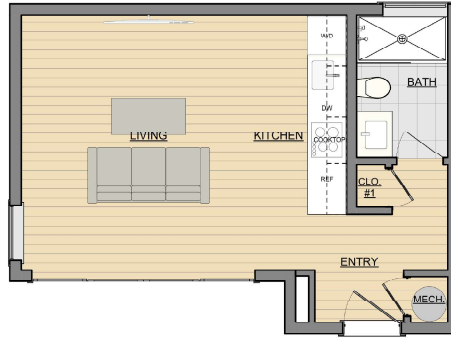

casita

Size: Studio - 380 sf
Style: Craftsman Bungalow
Living Room Size: Smaller (LR1)
17'-6" x 13'-9" interior space

Kitchen Layout: Option A
Galley kitchen
Undercounter refrigerator
4-burner radiant cooktop
Microwave drawer
18" compact dishwasher
Washer/Dryer combination unit
Stainless steel sink w/ pull-out faucet

Living Room Doors: Outswing

Deck: No

Price: \$252,858

10/12/2021

www.casita.build
652 Gilman St., Palo Alto, CA 94301

info@casita.build
650.600.9050