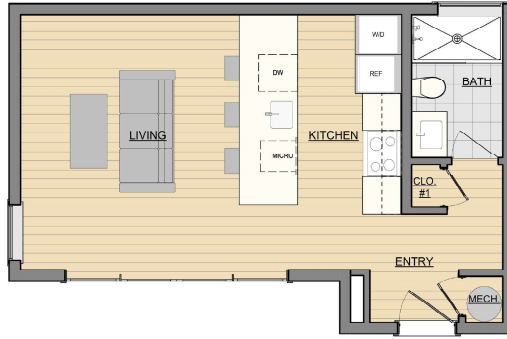

casita

Size: Studio - 424 sf
Style: Craftsman Bungalow
Living Room Size: Larger (LR2)
20'-6" x 13'-9" interior space

Kitchen Layout: Option C
Kitchen w/ island
Undercounter refrigerator
4-burner radiant cooktop w/ electric oven
Microwave drawer
24" compact dishwasher
Stacked Washer/Dryer units
Stainless steel sink w/ pull-out faucet

Living Room Doors: Outswing

Deck: No

Price: \$290,537

10/12/2021

www.casita.build
652 Gilman St., Palo Alto, CA 94301

info@casita.build
650.600.9050