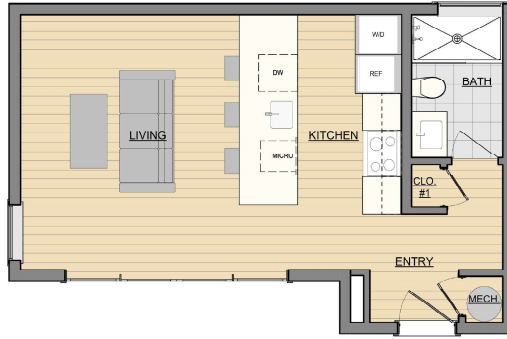

casita

Size: Studio - 424 sf
Style: Contemporary
Living Room Size: Larger (LR2)
20'-6" x 13'-9" interior space

Kitchen Layout: Option C
Kitchen w/ island
Undercounter refrigerator
4-burner radiant cooktop w/ electric oven
Microwave drawer
24" compact dishwasher
Stacked Washer/Dryer units
Stainless steel sink w/ pull-out faucet

Living Room Doors: Sliding

Deck: Yes

Price: \$334,639

10/12/2021

www.casita.build
652 Gilman St., Palo Alto, CA 94301

info@casita.build
650.600.9050