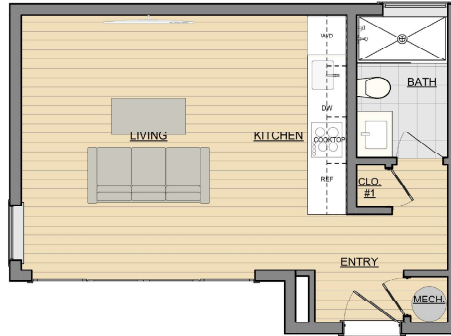

# casita

Size: Studio - 380 sf  
Style: Craftsman Bungalow  
Living Room Size: Smaller (LR1)  
17'-6" x 13'-9" interior space

Kitchen Layout: Option A  
Galley kitchen  
Undercounter refrigerator  
4-burner radiant cooktop  
Microwave drawer  
18" compact dishwasher  
Washer/Dryer combination unit  
Stainless steel sink w/ pull-out faucet

Living Room Doors: Sliding

Deck: No

Price: \$251,104

10/12/2021

[www.casita.build](http://www.casita.build)  
652 Gilman St., Palo Alto, CA 94301

[info@casita.build](mailto:info@casita.build)  
650.600.9050