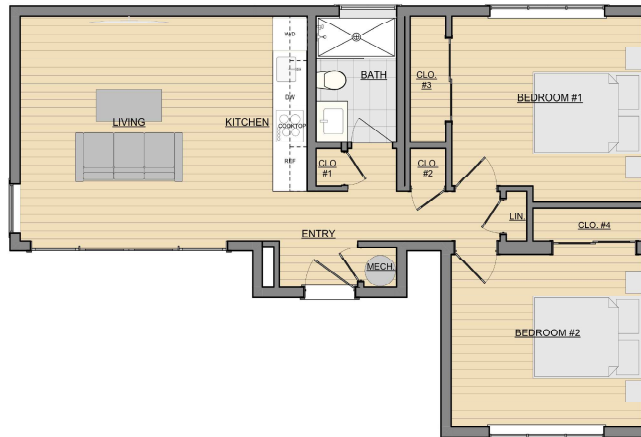

# casita

Size: 2 Bedroom - 745 sf  
Style: Modern Farmhouse  
Living Room Size: Smaller (LR1)  
17'-6" x 13'-9" interior space

Kitchen Layout: Option A  
Galley kitchen  
Undercounter refrigerator  
4-burner radiant cooktop  
Microwave drawer  
18" compact dishwasher  
Washer/Dryer combination unit  
Stainless steel sink w/ pull-out faucet

Living Room Doors: Folding

Deck: Yes

Price: \$370,930

10/12/2021

[www.casita.build](http://www.casita.build)  
652 Gilman St., Palo Alto, CA 94301

[info@casita.build](mailto:info@casita.build)  
650.600.9050