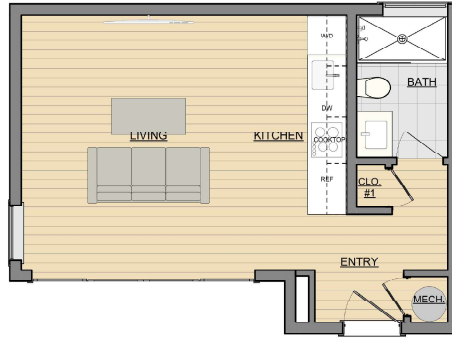

casita

Size: Studio - 380 sf
Style: Modern Farmhouse
Living Room Size: Smaller (LR1)
17'-6" x 13'-9" interior space

Kitchen Layout: Option A
Galley kitchen
Undercounter refrigerator
4-burner radiant cooktop
Microwave drawer
18" compact dishwasher
Washer/Dryer combination unit
Stainless steel sink w/ pull-out faucet

Living Room Doors: Folding

Deck: No

Price: \$261,765

10/12/2021

www.casita.build
652 Gilman St., Palo Alto, CA 94301

info@casita.build
650.600.9050